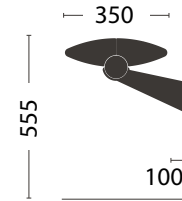

Gắn tường
Wall Mount