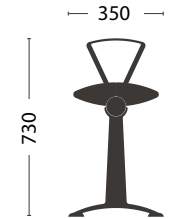

Đứng tự do & gác tay
Freestanding & Armrests