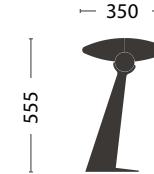

Cố định sàn
Floor Fixed